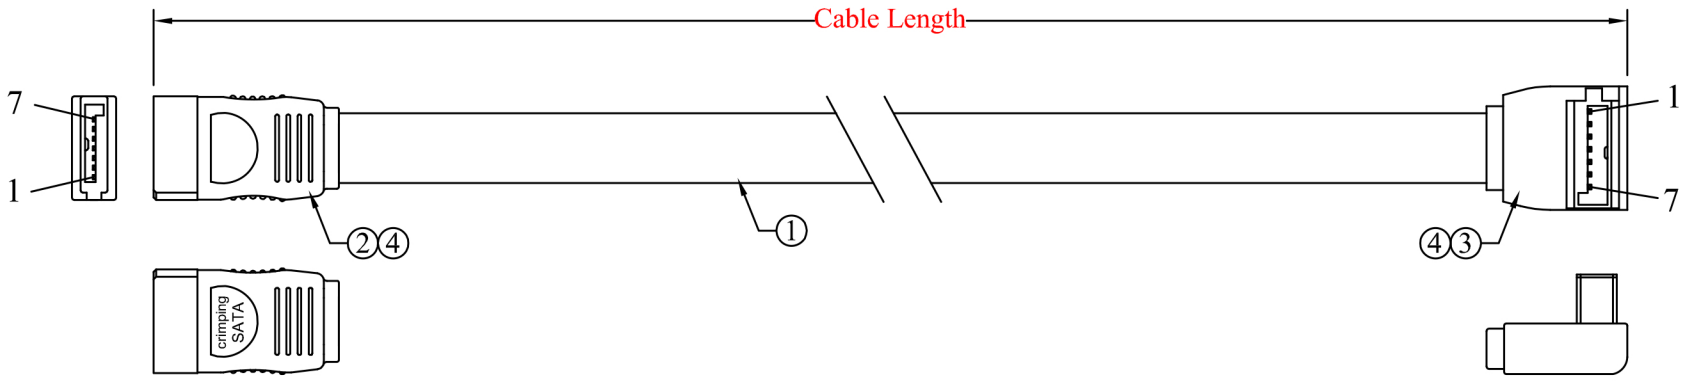

REV.	DESCRIPTION	DATE
A		10-2012

Pin Assignment	
SATA	SATA 90°
1	1
2	2
3	3
4	4
5	5
6	6
7	7

RoHS

PART NO.	CABLE LENGTH
21SA-5005M	0.5 Meter
21SA-501M	1 Meter

Part No:	21-202-XXX			DRAWER	JL
TITLE	SATA to SATA Cable- Single Right Angle Connector			CHECKED	
MATERIAL		SCALE		APPROVED	
REV.	A	UNIT	INCH		
DRAWING NO:				<div style="text-align: center;"> <p>an INFINIT® brand</p> </div>	
NO.(ID)	176				

NO.	SPECIFICATIONS
4	Black Molded PVC
3	Serial ATA 7P 90° Female Connector, PBT/Black
2	Serial ATA 7P Female Connector, PBT/Black
1	UL2725 [26AWG*2C(1/0.404TC)+2D(1/0.32TC)+AL]*2C,OD:2.2*7.6±0.10mm, Red Outer PVC Jacket
BOM LIST	